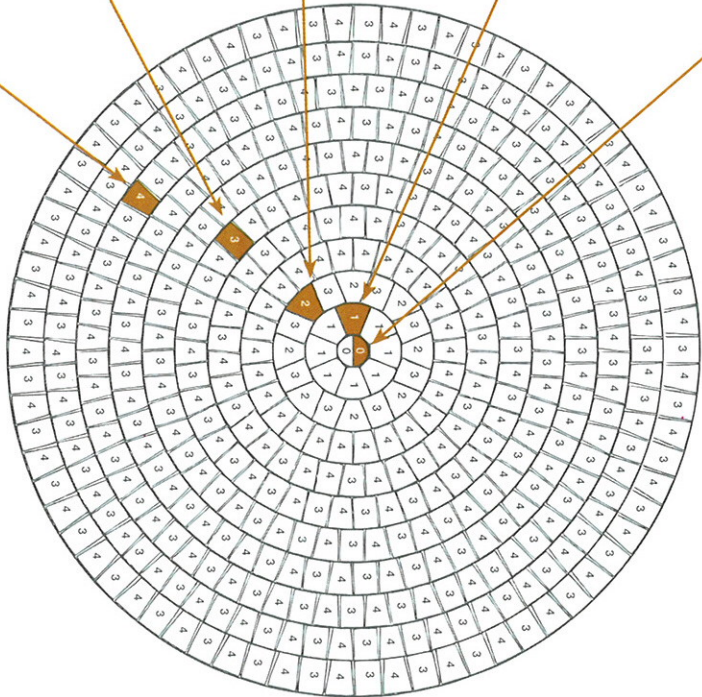

circle patterns::rustico or country

0 - Center
10 pcs. per bundle

1 - Small w/Angled Top
20 pcs. per bundle

2 - Small w/Curved Top
20 pcs. per bundle

3 - 3 Qtr Rectangular
220 pcs. per bundle

4 - Large Tapered
320 pcs. per bundle

5 - Half (Alternate)
10 pcs. per bundle

1 Circle Bundle = 10 Rings
10' 6" Diameter Circle = 86.5 sq.ft.
Circle pcs. not sold separately

Available antiqued as **Country Circle**

*After ring number 10 an additional circle kit is required.
Circles with more than 10 rings require an additional circle kit.

Alternate shapes may be used as filler pieces if required.

2-3/8" THICK • UP TO AN 10' 6" CIRCLE		
CIRCLE 0	6" Diameter	(2) Center stones
CIRCLE 1	17-1/2" Diameter	(8) Small w/angled top
CIRCLE 2	29" Diameter	(8) 3 Qtr Rectangular stones (8) Small w/curved top stones
CIRCLE 3	41" Diameter	(26) Large tapered stones
CIRCLE 4	53" Diameter	(25) Large tapered stones (9) 3 Qtr Rectangular stones
CIRCLE 5	65" Diameter	(21) 3 Qtr Rectangular stones (21) Large tapered stones
CIRCLE 6	77" Diameter	(25) 3 Qtr Rectangular stones (25) Large tapered stones
CIRCLE 7	89" Diameter	(29) 3 Qtr Rectangular stones (29) Large tapered stones
CIRCLE 8	101" Diameter	(33) 3 Qtr Rectangular stones (33) Large tapered stones
CIRCLE 9	112" Diameter	(37) 3 Qtr Rectangular stones (37) Large tapered stones
CIRCLE 10	126" Diameter	(41) 3 Qtr Rectangular stones *(41) Large tapered stones

EACH 10' 6" DIAMETER CIRCLE REQUIRES:

- > 2 pcs center stone
- > 8 pcs small w/angled top
- > 8 pcs small w/curved top
- > 203 pcs 3 qtr rectangle stone
- > 237 pcs large tapered stone