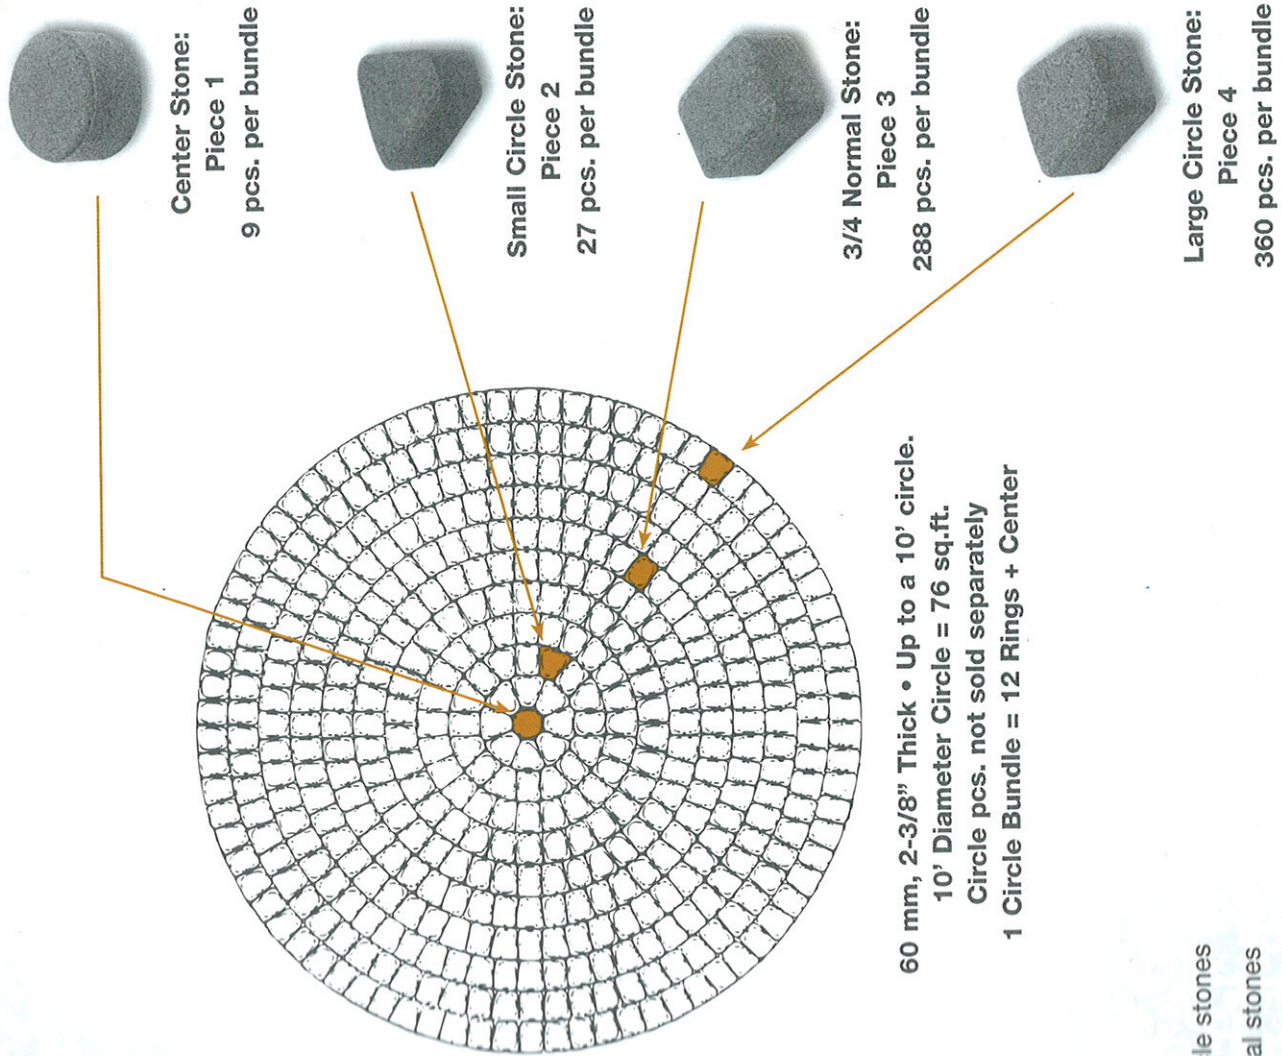

# circle patterns::sante® euro

## 2-3/8" THICK • UP TO AN 10' CIRCLE

CIRCLE 0	4.7" Diameter	(1) Center stone
CIRCLE 1	14.7" Diameter	8) Small circle stones
CIRCLE 2	26.3" Diameter	(8) Small circle stones (8) 3/4 Normal stones
CIRCLE 3	33" Diameter	(24) Large circle stones
CIRCLE 4	42.5" Diameter	(30) Large circle stones
CIRCLE 5	52" Diameter	(20) Large circle stones (20) 3/4 Normal stones
CIRCLE 6	61.4" Diameter	(24) Large circle stones (24) 3/4 Normal stones
CIRCLE 7	70.8" Diameter	(28) Large circle stones (28) 3/4 Normal stones
CIRCLE 8	80.3" Diameter	(32) Large circle stones (32) 3/4 Normal stones
CIRCLE 9	89.7" Diameter	(35) Large circle stones (35) 3/4 Normal stones
CIRCLE 10	99.2" Diameter	(39) Large circle stones (39) 3/4 Normal stones
CIRCLE 11	108.6" Diameter	(43) Large Circle Stones (43) 3/4 Normal Stones
CIRCLE 12	118" Diameter	(39) Large circle stones (39) 3/4 Normal stones

### EACH 10' DIAMETER CIRCLE REQUIRES:

- > (1) center stone
- > (16) small circle stones
- > (32) large circle stones
- > (276) 3/4 normal stones

60 mm, 2-3/8" Thick • Up to a 10' circle.  
10' Diameter Circle = 76 sq.ft.  
Circle pcs. not sold separately  
1 Circle Bundle = 12 Rings + Center

**Note:** Only one circle can be made from each circle kit due to the number of stones supplied in the pallet. Packaging is subject to change without notice.