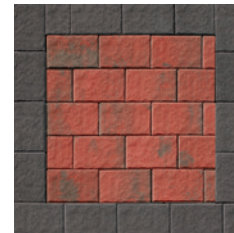

4X12 AND 8X12 FULLNOSE

Get the size you want with the perfect rectangular shape and smooth texture with rounded edges. No spacer lugs needed.

nicolock[®]
PAVING STONES • RETAINING WALLS • OUTDOOR LIVING
 paver-shield[™]

Piers • Caps • Coping • Steps

8x12 Fullnose | Color: Golden Brown Blend

4X12 FULLNOSE

SIZE	PCS / LF	LF / PALLET	PCS / PALLET	LBS / PALLET
4" x 12" x 2 3/8"	3	104	312	2,745

Adobe Blend

Charcoal

Fire Island Blend

Golden Brown Blend

Granite City Blend

8X12 FULLNOSE

SIZE	PCS / LF	LF / PALLET	PCS / PALLET	LBS / PALLET
8" x 12" x 2 3/8"	1.5	104	156	2,493

Adobe Blend

Charcoal

Crab Orchard Blend*

Fire Island Blend

Golden Brown Blend

Granite City Blend

Mojave*

*Premium Colors