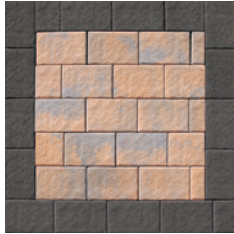

4X12 AND 8X12 FULLNOSE

Get the size you want with the perfect rectangular shape and smooth texture with rounded edges. No spacer lugs needed.

nicolock[®]
PAVING STONES • RETAINING WALLS • OUTDOOR LIVING
 paver-shield[™]

Piers • Caps • Coping • Steps

8x12 Fullnose | Color: Golden Brown Blend

4X12 FULLNOSE

SIZE	PCS / LF	LF / PALLET	PCS / PALLET	LBS / PALLET
4" x 12" x 2 3/8"	3	104	312	2,745

Adobe Blend

Charcoal

Fire Island Blend

Golden Brown Blend

Granite City Blend

8X12 FULLNOSE

SIZE	PCS / LF	LF / PALLET	PCS / PALLET	LBS / PALLET
8" x 12" x 2 3/8"	1.5	104	156	2,493

Adobe Blend

Charcoal

Crab Orchard Blend*

Fire Island Blend

Golden Brown Blend

Granite City Blend

Mojave*

*Premium Colors