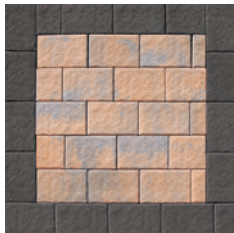

4X12 AND 8X12 FULLNOSE

Get the size you want with the perfect rectangular shape and smooth texture with rounded edges. No spacer lugs needed.

nicolock[®]
PAVING STONES • RETAINING WALLS • OUTDOOR LIVING
 paver-shield[™]

Piers • Caps • Coping • Steps

8x12 Fullnose | Color: Golden Brown Blend

4X12 FULLNOSE

SIZE	PCS / LF	LF / PALLET	PCS / PALLET	LBS / PALLET
4" x 12" x 2 3/8"	3	104	312	2,745

Adobe Blend

Charcoal

Fire Island Blend

Golden Brown Blend

Granite City Blend

8X12 FULLNOSE

SIZE	PCS / LF	LF / PALLET	PCS / PALLET	LBS / PALLET
8" x 12" x 2 3/8"	1.5	104	156	2,493

Adobe Blend

Charcoal

Crab Orchard Blend*

Fire Island Blend

Golden Brown Blend

Granite City Blend

Mojave*

*Premium Colors