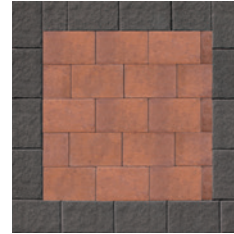

4X12 AND 8X12 FULLNOSE

Get the size you want with the perfect rectangular shape and smooth texture with rounded edges. No spacer lugs needed.

nicolock[®]
PAVING STONES • RETAINING WALLS • OUTDOOR LIVING
 paver-shield[™]

Piers • Caps • Coping • Steps

8x12 Fullnose | Color: Golden Brown Blend

4X12 FULLNOSE

SIZE	PCS / LF	LF / PALLET	PCS / PALLET	LBS / PALLET
4" x 12" x 2 3/8"	3	104	312	2,745

Adobe Blend

Charcoal

Fire Island Blend

Golden Brown Blend

Granite City Blend

8X12 FULLNOSE

SIZE	PCS / LF	LF / PALLET	PCS / PALLET	LBS / PALLET
8" x 12" x 2 3/8"	1.5	104	156	2,493

Adobe Blend

Charcoal

Crab Orchard Blend*

Fire Island Blend

Golden Brown Blend

Granite City Blend

Mojave*

*Premium Colors