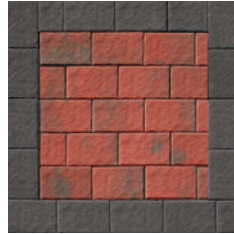

4X12 AND 8X12 FULLNOSE

Get the size you want with the perfect rectangular shape and smooth texture with rounded edges. No spacer lugs needed.

nicolock[®]
PAVING STONES • RETAINING WALLS • OUTDOOR LIVING
 paver-shield[™]

Piers • Caps • Coping • Steps

8x12 Fullnose | Color: Golden Brown Blend

4X12 FULLNOSE

SIZE	PCS / LF	LF / PALLET	PCS / PALLET	LBS / PALLET
4" x 12" x 2 3/8"	3	104	312	2,745

Adobe Blend

Charcoal

Fire Island Blend

Golden Brown Blend

Granite City Blend

8X12 FULLNOSE

SIZE	PCS / LF	LF / PALLET	PCS / PALLET	LBS / PALLET
8" x 12" x 2 3/8"	1.5	104	156	2,493

Adobe Blend

Charcoal

Crab Orchard Blend*

Fire Island Blend

Golden Brown Blend

Granite City Blend

Mojave*

*Premium Colors