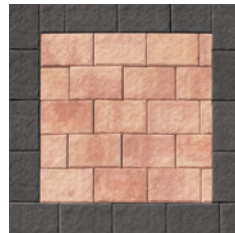

4X12 AND 8X12 FULLNOSE

Get the size you want with the perfect rectangular shape and smooth texture with rounded edges. No spacer lugs needed.

nicolock[®]
PAVING STONES • RETAINING WALLS • OUTDOOR LIVING
 paver-shield[™]

Piers • Caps • Coping • Steps

8x12 Fullnose | Color: Golden Brown Blend

4X12 FULLNOSE

SIZE	PCS / LF	LF / PALLET	PCS / PALLET	LBS / PALLET
4" x 12" x 2 3/8"	3	104	312	2,745

Adobe Blend

Charcoal

Fire Island Blend

Golden Brown Blend

Granite City Blend

8X12 FULLNOSE

SIZE	PCS / LF	LF / PALLET	PCS / PALLET	LBS / PALLET
8" x 12" x 2 3/8"	1.5	104	156	2,493

Adobe Blend

Charcoal

Crab Orchard Blend*

Fire Island Blend

Golden Brown Blend

Granite City Blend

Mojave*

*Premium Colors