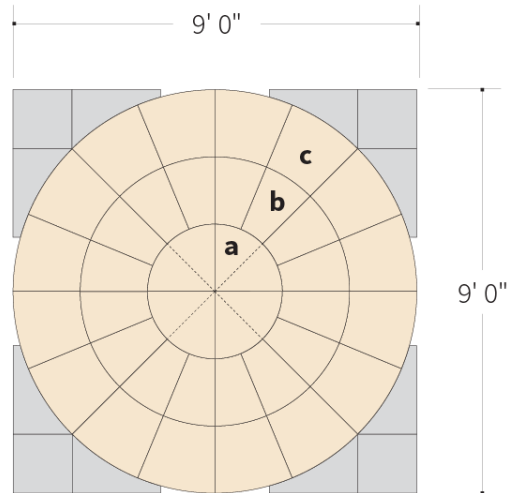

Old Town Flagstone Circle | Color: Gironde

OLD TOWN FLAGSTONE CIRCLE

	PIECES	THICKNESS	PCS / PALLET	LBS / PALLET
A	Center Pieces	1½"	4	1,100
B	2nd Ring Pieces		16	
C	3rd Ring Pieces		16	
Total			36	

SMALL CIRCLE EXTENSION PACK

	PIECES	THICKNESS	PCS / PALLET	LBS / PALLET
D	4th ring = 13' diameter	1½"	16	1,100

Bluestone

Gironde*

Mocha

York Brown

*Premium Colors

OLD TOWN FLAGSTONE SMALL CIRCLE PATIO PACK

	a. Center Pieces	4
	b. 2nd Ring Pieces	16
	c. 3rd Ring Pieces	16