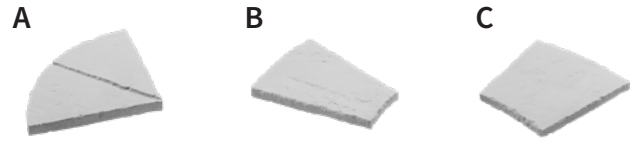

OLD TOWN FLAGSTONE CIRCLE

A complete circle pack on a pallet! Naturally aged and textured surface with an authentic character of reclaimed flagstone in a circular design with stone cut edges.

Circles and Inlays

Old Town Flagstone Circle | Color: Gironde

OLD TOWN FLAGSTONE CIRCLE

	PIECES	THICKNESS	PCS / PALLET	LBS / PALLET
A	Center Pieces	1½"	4	1,100
B	2nd Ring Pieces		16	
C	3rd Ring Pieces		16	
Total			36	

SMALL CIRCLE EXTENSION PACK

OLD TOWN FLAGSTONE SMALL CIRCLE EXTENSION PACK

	d. 4th Ring Pieces	4
---	--------------------	---

Square-Off Kits noted in Grey** sold separately.
Large Circle Extension Pack sold separately.