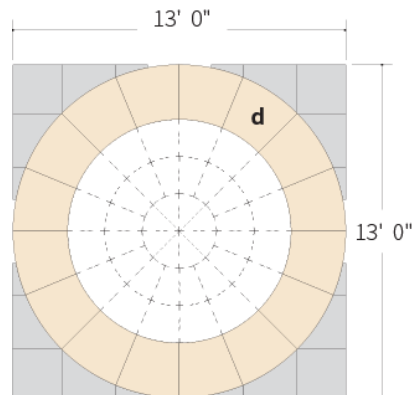

Old Town Flagstone Circle | Color: Gironde

OLD TOWN FLAGSTONE CIRCLE

	PIECES	THICKNESS	PCS / PALLET	LBS / PALLET
A	Center Pieces	1½"	4	1,100
B	2nd Ring Pieces		16	
C	3rd Ring Pieces		16	
Total			36	

SMALL CIRCLE EXTENSION PACK

	PIECES	THICKNESS	PCS / PALLET	LBS / PALLET
D	4th ring = 13' diameter	1½"	16	1,100

Bluestone

Gironde*

Mocha

York Brown

*Premium Colors

OLD TOWN FLAGSTONE SMALL CIRCLE PATIO PACK

	a. Center Pieces	4
	b. 2nd Ring Pieces	16
	c. 3rd Ring Pieces	16

OLD TOWN FLAGSTONE SMALL CIRCLE EXTENSION PACK

	d. 4th Ring Pieces	4
---	--------------------	---

Square-Off Kits noted in Grey** sold separately.
Large Circle Extension Pack sold separately.