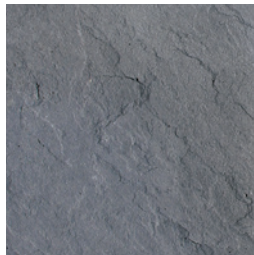

ROCKFACE STEPS

Thermal finish top surface chiseled stone edge treatment on three sides.

Piers • Caps • Coping • Steps

• EASY INSTALLATION

• GREAT ALTERNATIVE FOR STAIRS

Rockface Steps | Color: Bluestone

ROCKFACE STEPS

SIZE	PCS / PALLET	LBS / PC	LBS / PALLET
6" x 51" x 16"	13	365	4,745
6" x 64" x 16"	13	455	5,915
6" x 74" x 16"	13	545	7,085

Bluestone

Brown

Gironde*

*Premium color

6" x 51" x 16"

6" x 64" x 16"

6" x 74" x 16"

NOTES

Make 6" changes in elevation with a single unit.
 All measurements are nominal.
 Dimensions include Rockface texture.