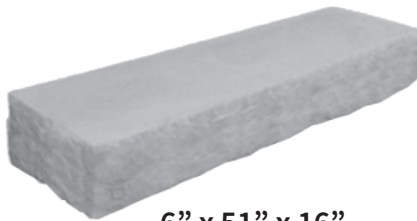

ROCKFACE STEPS

Thermal finish top surface chiseled stone edge treatment on three sides.

Piers • Caps • Coping • Steps

• EASY INSTALLATION

• GREAT ALTERNATIVE FOR STAIRS

Rockface Steps | Color: Bluestone

ROCKFACE STEPS

SIZE	PCS / PALLET	LBS / PC	LBS / PALLET
6" x 51" x 16"	13	365	4,745
6" x 64" x 16"	13	455	5,915
6" x 74" x 16"	13	545	7,085

Bluestone

Brown

Gironde*

*Premium color

6" x 51" x 16"

6" x 64" x 16"

6" x 74" x 16"

NOTES

Make 6" changes in elevation with a single unit.
 All measurements are nominal.
 Dimensions include Rockface texture.