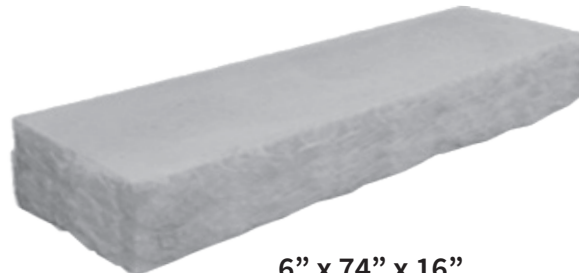

ROCKFACE STEPS

Thermal finish top surface chiseled stone edge treatment on three sides.

Piers • Caps • Coping • Steps

• EASY INSTALLATION

• GREAT ALTERNATIVE FOR STAIRS

Rockface Steps | Color: Bluestone

ROCKFACE STEPS

SIZE	PCS / PALLET	LBS / PC	LBS / PALLET
6" x 51" x 16"	13	365	4,745
6" x 64" x 16"	13	455	5,915
6" x 74" x 16"	13	545	7,085

Bluestone

Brown

Gironde*

*Premium color

6" x 51" x 16"

6" x 64" x 16"

6" x 74" x 16"

NOTES

Make 6" changes in elevation with a single unit.
 All measurements are nominal.
 Dimensions include Rockface texture.