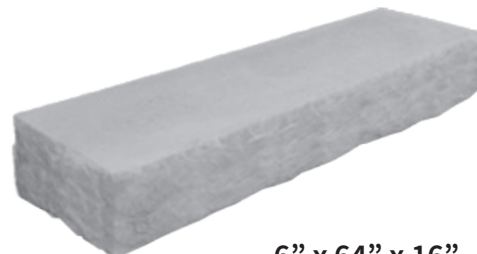

ROCKFACE STEPS

Thermal finish top surface chiseled stone edge treatment on three sides.

Piers • Caps • Coping • Steps

• EASY INSTALLATION

• GREAT ALTERNATIVE FOR STAIRS

Rockface Steps | Color: Bluestone

ROCKFACE STEPS

SIZE	PCS / PALLET	LBS / PC	LBS / PALLET
6" x 51" x 16"	13	365	4,745
6" x 64" x 16"	13	455	5,915
6" x 74" x 16"	13	545	7,085

Bluestone

Brown

Gironde*

*Premium color

6" x 51" x 16"

6" x 64" x 16"

6" x 74" x 16"

NOTES

Make 6" changes in elevation with a single unit.
 All measurements are nominal.
 Dimensions include Rockface texture.