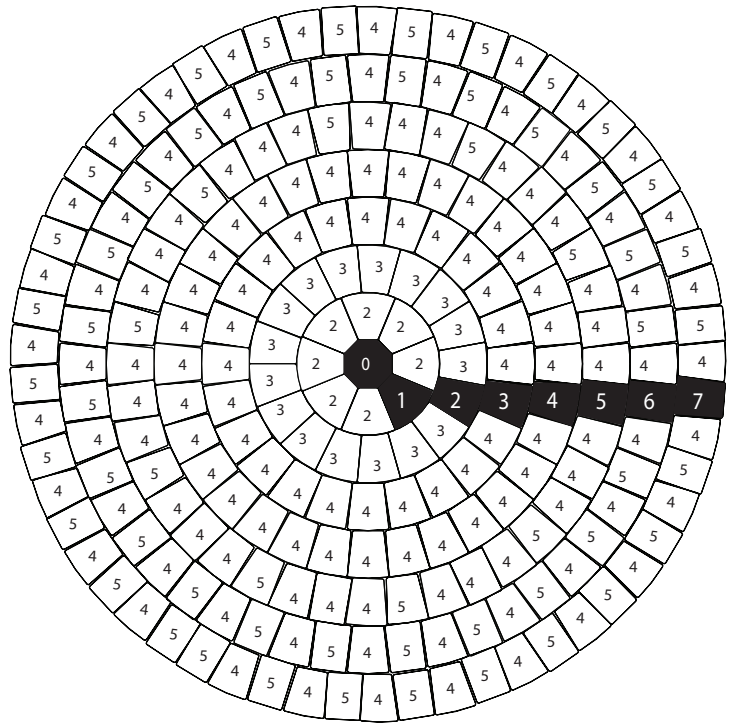

11' RIDGE CIRCLE KIT

Circle stones are not sold separately

1 PALLET CAN MAKE
1 - 11' CIRCLE CONSISTING
OF 7 RINGS AND 1 CENTER

2-3/8" THICK | UP TO A 26' CIRCLE

CIRCLE 0	8.85" Diameter	(1) pc 1 (Full)	
CIRCLE 1	26.5" Diameter	(8) pcs 2	
CIRCLE 2	44.3" Diameter	(17) pcs 3	
CIRCLE 3	62" Diameter	(24) pcs 4	
CIRCLE 4	79.7" Diameter	(32) pcs 4	
CIRCLE 5	97.6" Diameter	(20) pcs 4 (20) pcs 5	
CIRCLE 6	115.5" Diameter	(24) pcs 4 (24) pcs 5	
CIRCLE 7	133.2" Diameter	(28) pcs 4 (28) pcs 5	

Only one circle can be made from each circle kit due to the number of stones supplied in the pallet. Packaging is subject to change without notice.