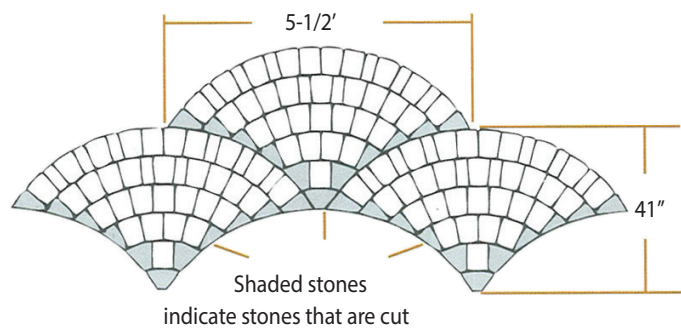

11' RIDGE CIRCLE KIT

Circle stones are not sold separately

1 PALLET CAN MAKE
1 - 11' CIRCLE CONSISTING
OF 7 RINGS AND 1 CENTER

2-3/8" THICK | UP TO A 26' CIRCLE

CIRCLE 0	8.85" Diameter	(1) pc 1 (Full)	
CIRCLE 1	26.5" Diameter	(8) pcs 2	
CIRCLE 2	44.3" Diameter	(17) pcs 3	
CIRCLE 3	62" Diameter	(24) pcs 4	
CIRCLE 4	79.7" Diameter	(32) pcs 4	
CIRCLE 5	97.6" Diameter	(20) pcs 4 (20) pcs 5	
CIRCLE 6	115.5" Diameter	(24) pcs 4 (24) pcs 5	
CIRCLE 7	133.2" Diameter	(28) pcs 4 (28) pcs 5	

Only one circle can be made from each circle kit due to the number of stones supplied in the pallet. Packaging is subject to change without notice.